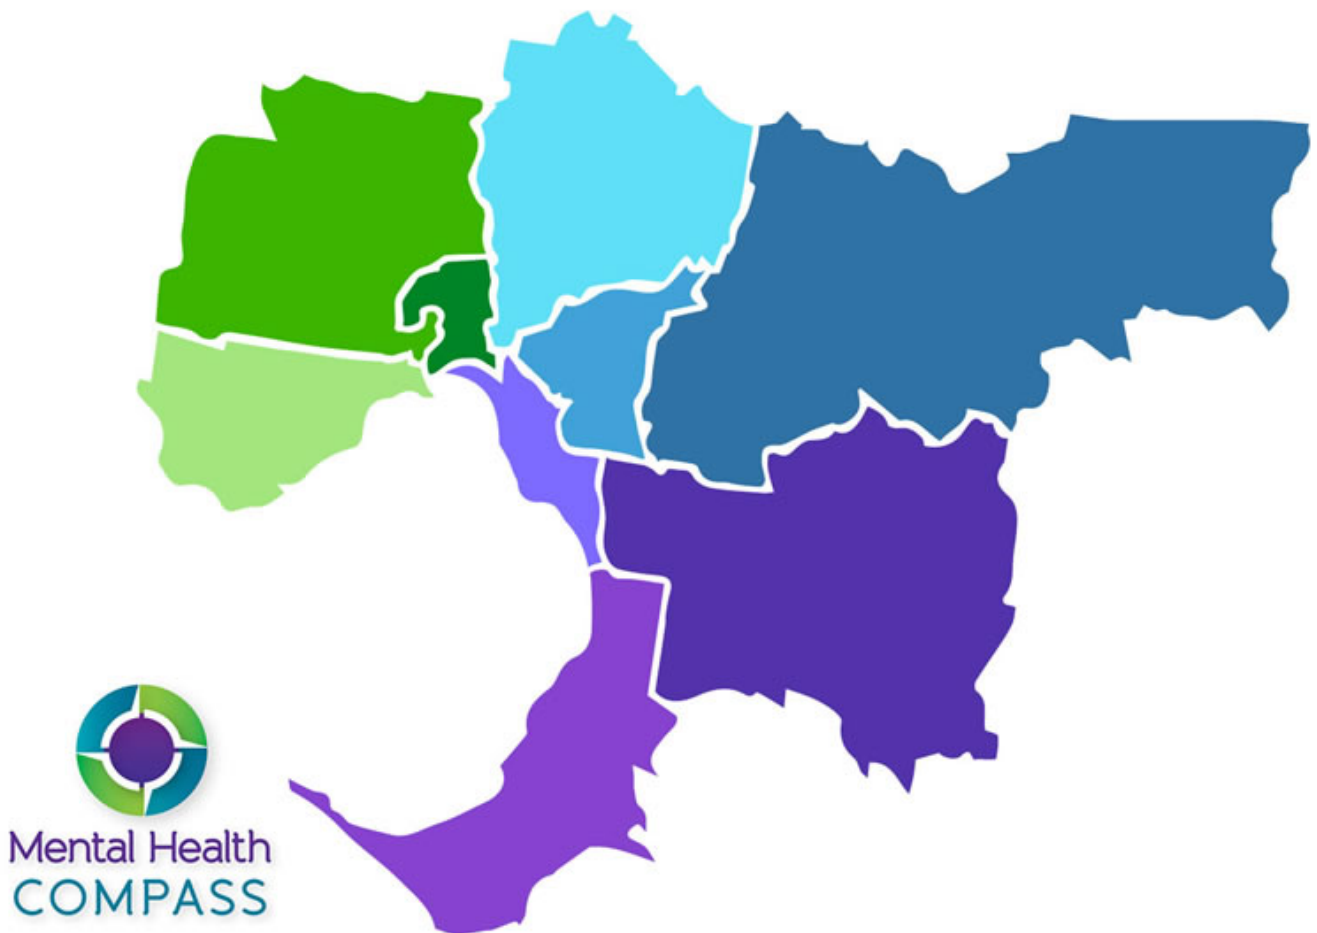

Select your Region

Local area in each region

Casey, Greater Dandenong & Cardinia

Beaconsfield, Berwick, Blind Bight, Clyde, Cranbourne, Doveton, Endeavour Hills, Hallam, Hampton Park, Harkaway, Lynbrook, Lyndhurst, Lysterfield South, Narre Warren, Tooradin; Bangholme, Dandenong, Keysborough, Lyndhurst, Noble Park, Springvale; Beaconsfield, Cardinia, Cockatoo, Emerald, Gembrook, Koo Wee Rup, Nar Nar Goon, Officer, Pakenham

Frankston & Mornington Peninsula

Carrum Downs, Frankston, Karingal, Langwarrin, Sandhurst, Seaford, Skye; Dromana, Fingal, Flinders, Hastings, Mornington, Mount Eliza, Shoreham

Bayside, Docklands, Glen Eira, Kingston, Port Phillip & Stonnington

Hobson's Bay & Wyndham

Altona, Altona Meadows, Altona North, Brooklyn, Laverton; Hoppers Crossing, Laverton North, Mambourin, Point Cook, Tarneit, Turganina, Werribee, Wyndham Vale, Newport, Spotswood, Seabrook, Seaholme, South Kingsville, Williamstown