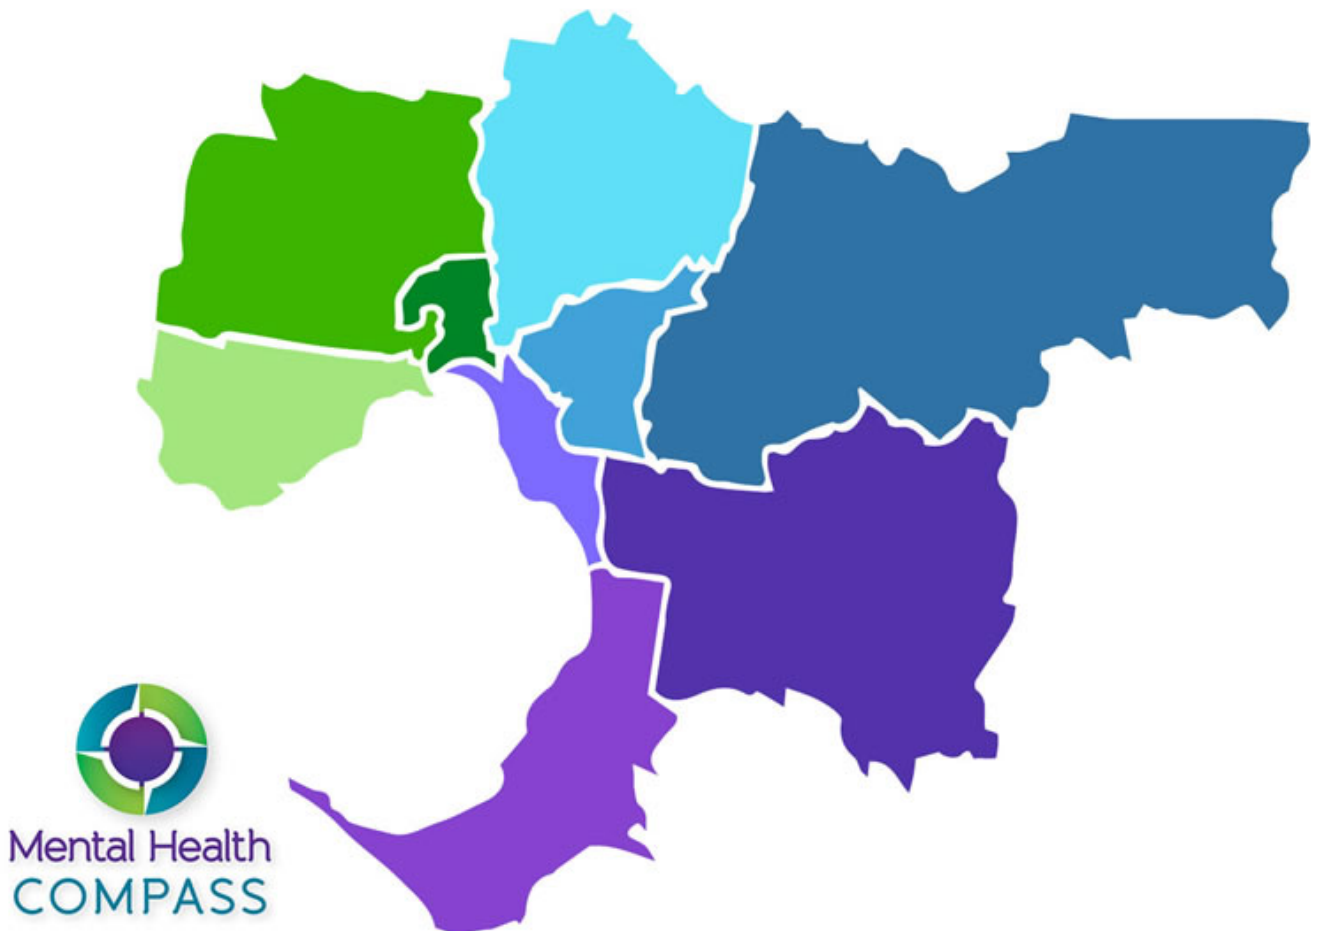

Select your Region

Local area in each region

Casey, Greater Dandenong & Cardinia

Beaconsfield, Berwick, Blind Bight, Clyde, Cranbourne, Doveton, Endeavour Hills, Hallam, Hampton Park, Harkaway, Lynbrook, Lyndhurst, Lysterfield South, Narre Warren, Tooradin; Bangholme, Dandenong, Keysborough, Lyndhurst, Noble Park, Springvale; Beaconsfield, Cardinia, Cockatoo, Emerald, Gembrook, Koo Wee Rup, Nar Nar Goon, Officer, Pakenham

Frankston & Mornington Peninsula

Carrum Downs, Frankston, Karingal, Langwarrin, Sandhurst, Seaford, Skye; Dromana, Fingal, Flinders, Hastings, Mornington, Mount Eliza, Shoreham

Bayside, Docklands, Glen Eira, Kingston, Port Phillip & Stonnington

Hobson's Bay & Wyndham

Altona, Altona Meadows, Altona North, Brooklyn, Laverton; Hoppers Crossing, Laverton North, Mambourin, Point Cook, Tarneit, Turganina, Werribee, Wyndham Vale, Newport, Spotswood, Seabrook, Seaholme, South Kingsville, Williamstown