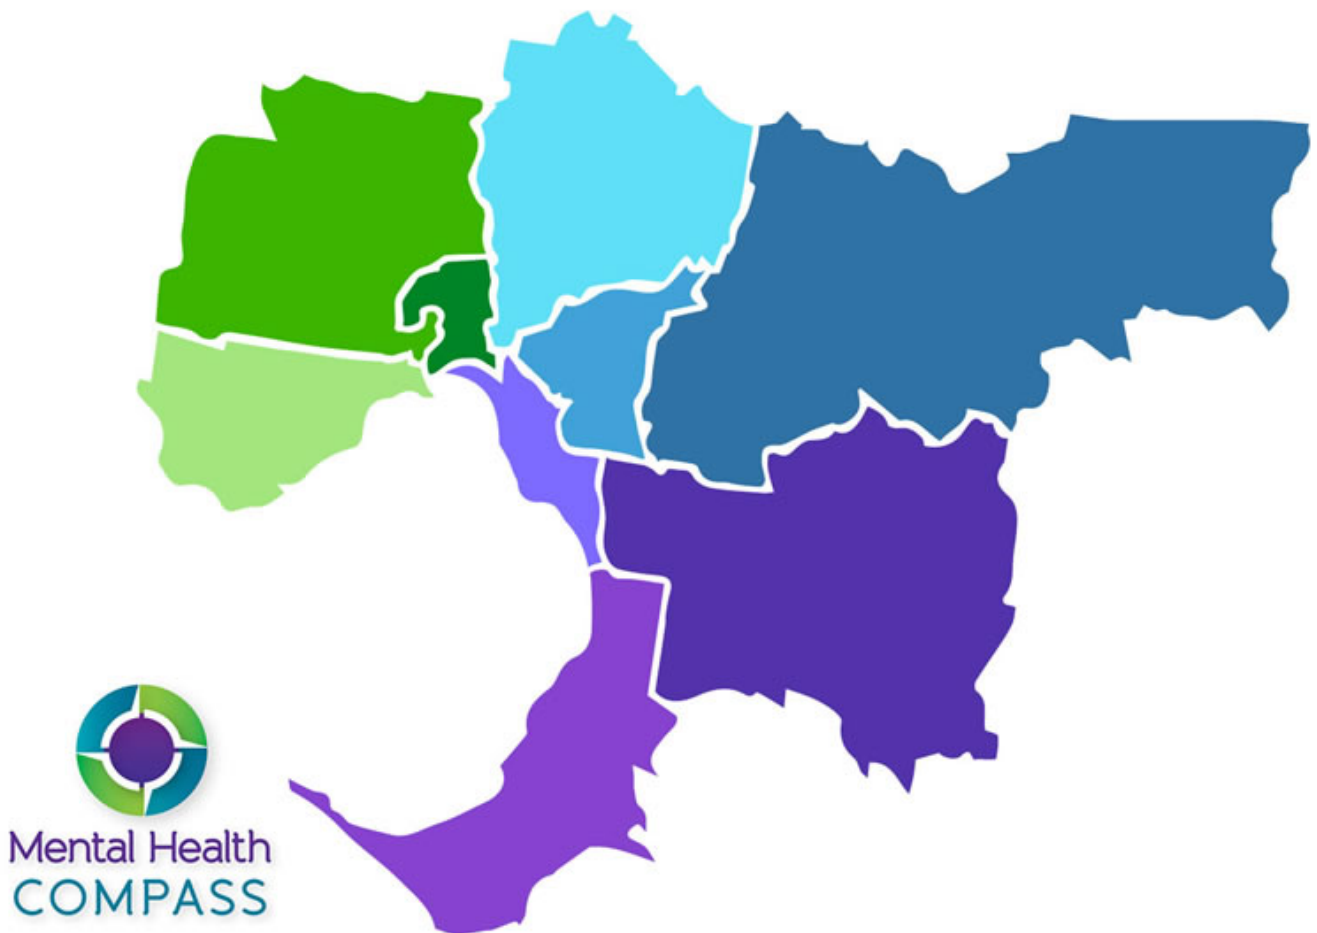

## Select your Region

---

### Local area in each region

---

Casey, Greater Dandenong & Cardinia

---

Beaconsfield, Berwick, Blind Bight, Clyde, Cranbourne, Doveton, Endeavour Hills, Hallam, Hampton Park, Harkaway, Lynbrook, Lyndhurst, Lysterfield South, Narre Warren, Tooradin; Bangholme, Dandenong, Keysborough, Lyndhurst, Noble Park, Springvale; Beaconsfield, Cardinia, Cockatoo, Emerald, Gembrook, Koo Wee Rup, Nar Nar Goon, Officer, Pakenham

---

Frankston & Mornington Peninsula

---

Carrum Downs, Frankston, Karingal, Langwarrin, Sandhurst, Seaford, Skye; Dromana, Fingal, Flinders, Hastings, Mornington, Mount Eliza, Shoreham

---

[Bayside, Docklands, Glen Eira, Kingston, Port Phillip & Stonnington](#)

---

[Hobson's Bay & Wyndham](#)

---

---

Altona, Altona Meadows, Altona North, Brooklyn, Laverton; Hoppers Crossing, Laverton North, Mambourin, Point Cook, Tarneit, Turganina, Werribee, Wyndham Vale, Newport, Spotswood, Seabrook, Seaholme, South Kingsville, Williamstown