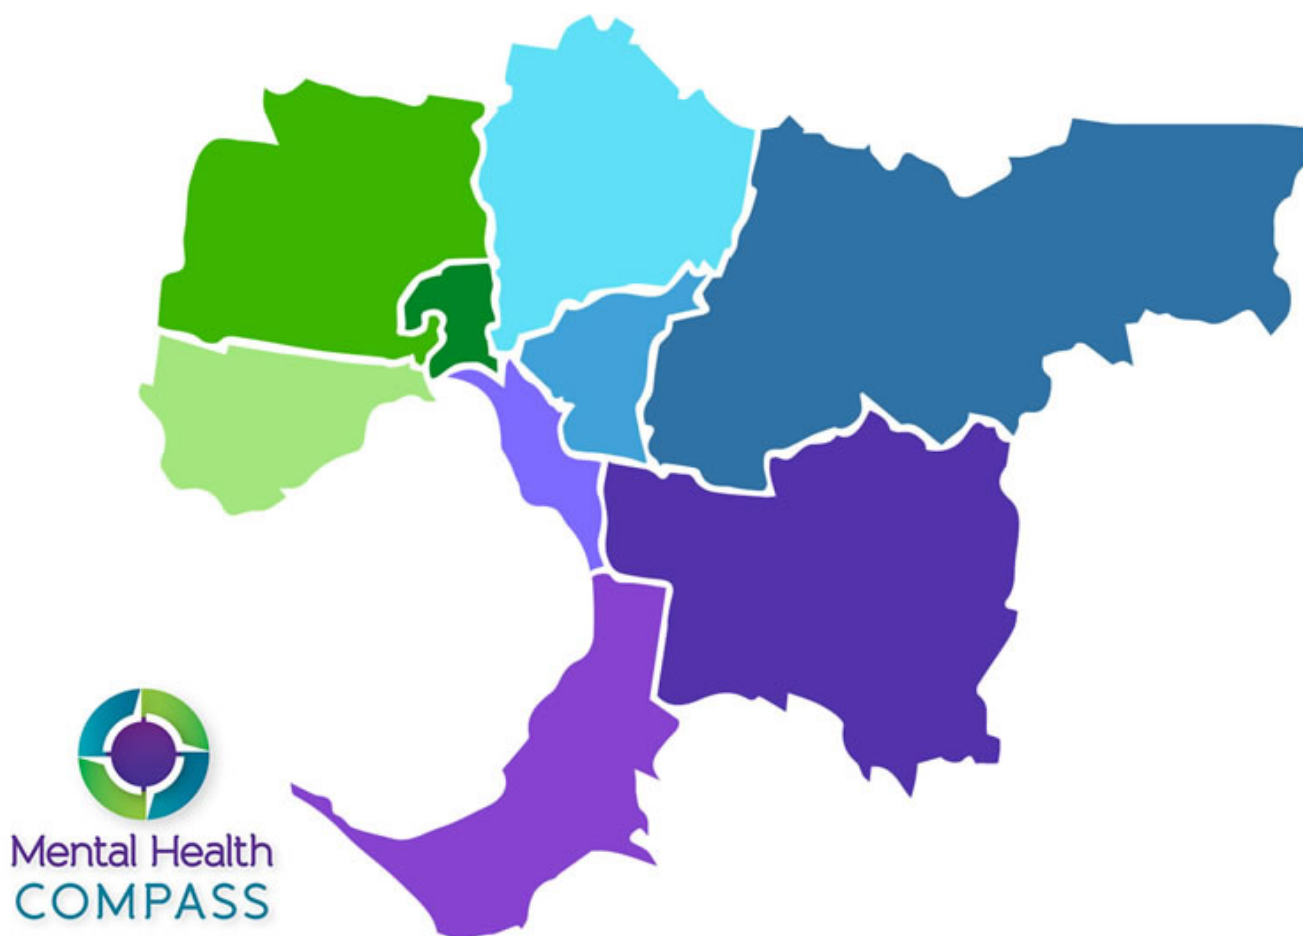

## Select your Region

---

### Local area in each region

---

Casey, Greater Dandenong & Cardinia

---

Beaconsfield, Berwick, Blind Bight, Clyde, Cranbourne, Doveton, Endeavour Hills, Hallam, Hampton Park, Harkaway, Lynbrook, Lyndhurst, Lysterfield South, Narre Warren, Tooradin; Bangholme, Dandenong, Keysborough, Lyndhurst, Noble Park, Springvale; Beaconsfield, Cardinia, Cockatoo, Emerald, Gembrook, Koo Wee Rup, Nar Nar Goon, Officer, Pakenham

---

Frankston & Mornington Peninsula

---

Carrum Downs, Frankston, Karingal, Langwarrin, Sandhurst, Seaford, Skye; Dromana, Fingal, Flinders, Hastings, Mornington, Mount Eliza, Shoreham

---

#### Hobson's Bay & Wyndham

---

---

Altona, Altona Meadows, Altona North, Brooklyn, Laverton; Hoppers Crossing, Laverton North, Mambourin, Point Cook, Tarneit, Turganina, Werribee, Wyndham Vale, Newport, Spotswood, Seabrook, Seaholme, South Kingsville, Williamstown