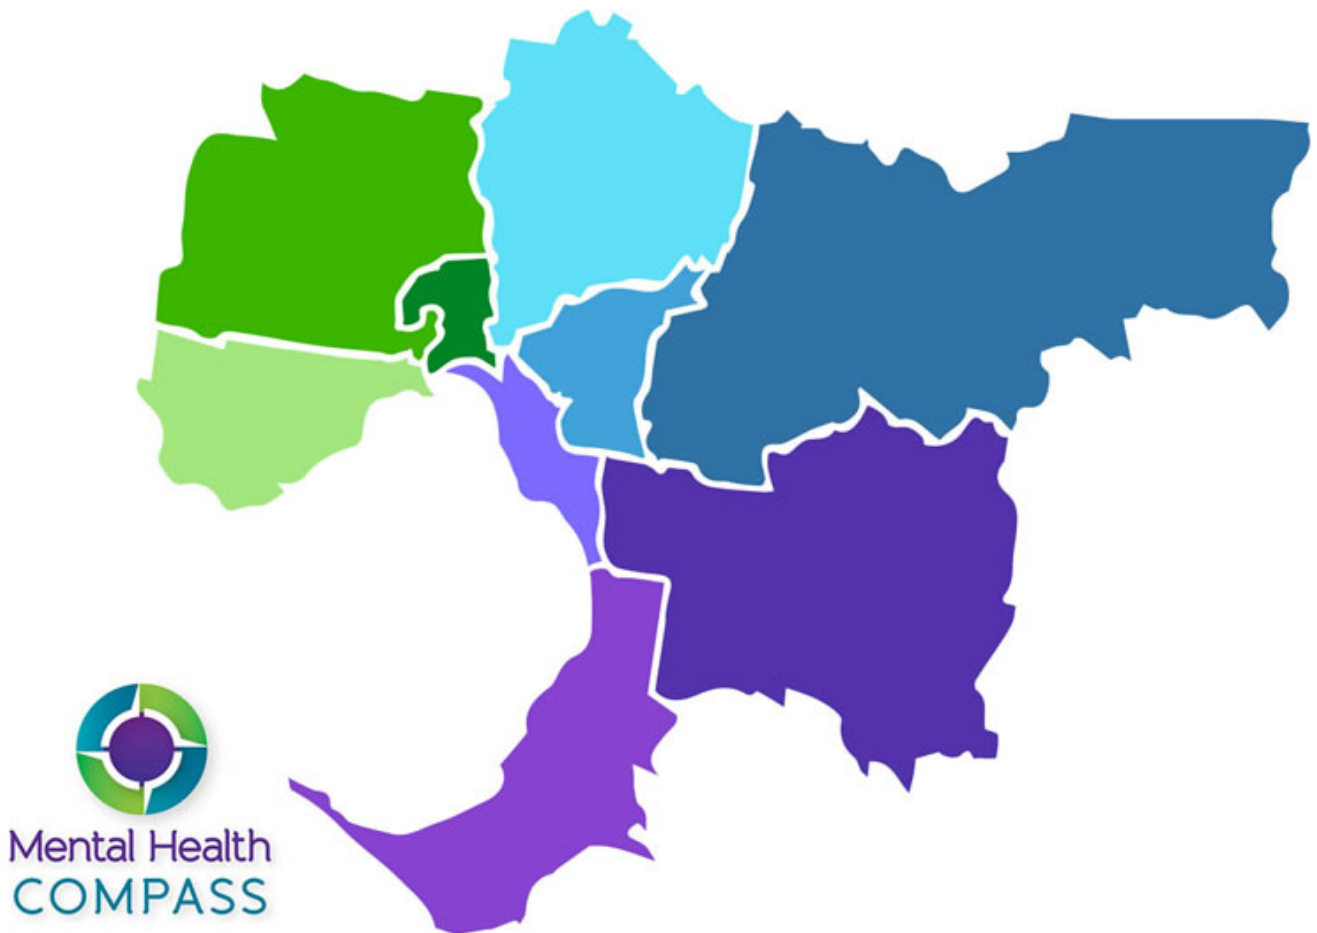

Select your Region

Local area in each region

Casey, Greater Dandenong & Cardinia

Beaconsfield, Berwick, Blind Bight, Clyde, Cranbourne, Doveton, Endeavour Hills, Hallam, Hampton Park, Harkaway, Lynbrook, Lyndhurst, Lysterfield South, Narre Warren, Tooradin; Bangholme, Dandenong, Keysborough, Lyndhurst, Noble Park, Springvale; Beaconsfield, Cardinia, Cockatoo, Emerald, Gembrook, Koo Wee Rup, Nar Nar Goon, Officer, Pakenham

Frankston & Mornington Peninsula

Carrum Downs, Frankston, Karingal, Langwarrin, Sandhurst, Seaford, Skye; Dromana, Fingal, Flinders, Hastings, Mornington, Mount Eliza, Shoreham

Bayside, Docklands, Glen Eira, Kingston, Port Phillip & Stonnington

Hobson's Bay & Wyndham

Altona, Altona Meadows, Altona North, Brooklyn, Laverton; Hoppers Crossing, Laverton North, Mambourin, Point Cook, Tarneit, Turganina, Werribee, Wyndham Vale, Newport, Spotswood, Seabrook, Seaholme, South Kingsville, Williamstown