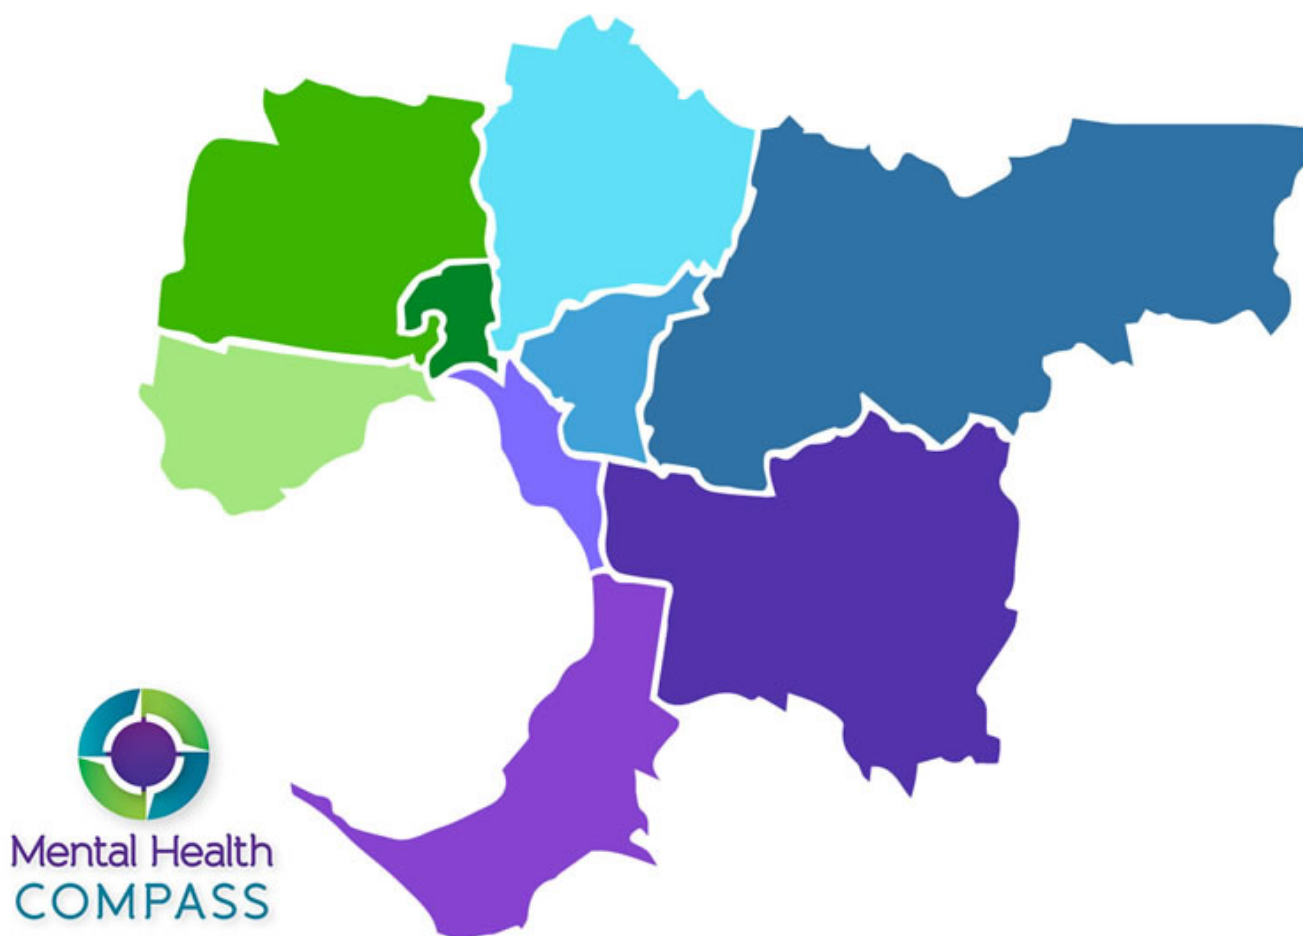

Select your Region

Local area in each region

[Casey, Greater Dandenong & Cardinia](#)

[Beaconsfield, Berwick, Blind Bight, Clyde, Cranbourne, Doveton, Endeavour Hills, Hallam, Hampton Park, Harkaway, Lynbrook, Lyndhurst, Lysterfield South, Narre Warren, Tooradin; Bangholme, Dandenong, Keysborough, Lyndhurst, Noble Park, Springvale; Beaconsfield, Cardinia, Cockatoo, Emerald, Gembrook, Koo Wee Rup, Nar Nar Goon, Officer, Pakenham](#)

[Frankston & Mornington Peninsula](#)

Carrum Downs, Frankston, Karingal, Langwarrin, Sandhurst, Seaford, Skye; Dromana, Fingal, Flinders, Hastings, Mornington, Mount Eliza, Shoreham

Bayside, Docklands, Glen Eira, Kingston, Port Phillip & Stonnington

Hobson's Bay & Wyndham

Altona, Altona Meadows, Altona North, Brooklyn, Laverton; Hoppers Crossing, Laverton North, Mambourin, Point Cook, Tarneit, Turganina, Werribee, Wyndham Vale, Newport, Spotswood, Seabrook, Seaholme, South Kingsville, Williamstown