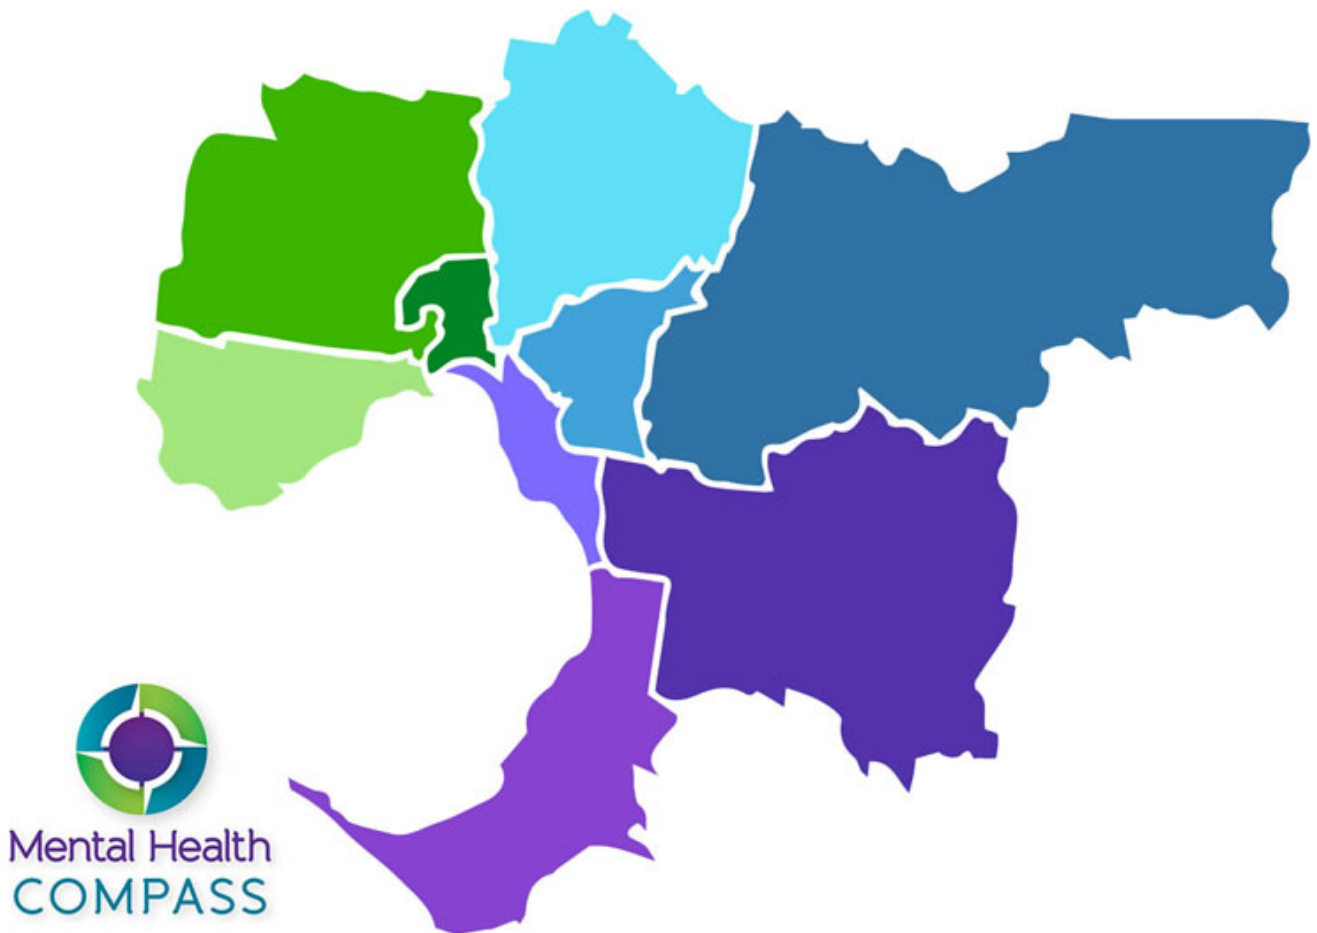

Select your Region

Local area in each region

[Casey, Greater Dandenong & Cardinia](#)

[Beaconsfield, Berwick, Blind Bight, Clyde, Cranbourne, Doveton, Endeavour Hills, Hallam, Hampton Park, Harkaway, Lynbrook, Lyndhurst, Lysterfield South, Narre Warren, Tooradin; Bangholme, Dandenong, Keysborough, Lyndhurst, Noble Park, Springvale; Beaconsfield, Cardinia, Cockatoo, Emerald, Gembrook, Koo Wee Rup, Nar Nar Goon, Officer, Pakenham](#)

[Frankston & Mornington Peninsula](#)

Carrum Downs, Frankston, Karingal, Langwarrin, Sandhurst, Seaford, Skye; Dromana, Fingal, Flinders, Hastings, Mornington, Mount Eliza, Shoreham

Bayside, Docklands, Glen Eira, Kingston, Port Phillip & Stonnington

Hobson's Bay & Wyndham

Altona, Altona Meadows, Altona North, Brooklyn, Laverton; Hoppers Crossing, Laverton North, Mambourin, Point Cook, Tarneit, Turganina, Werribee, Wyndham Vale, Newport, Spotswood, Seabrook, Seaholme, South Kingsville, Williamstown